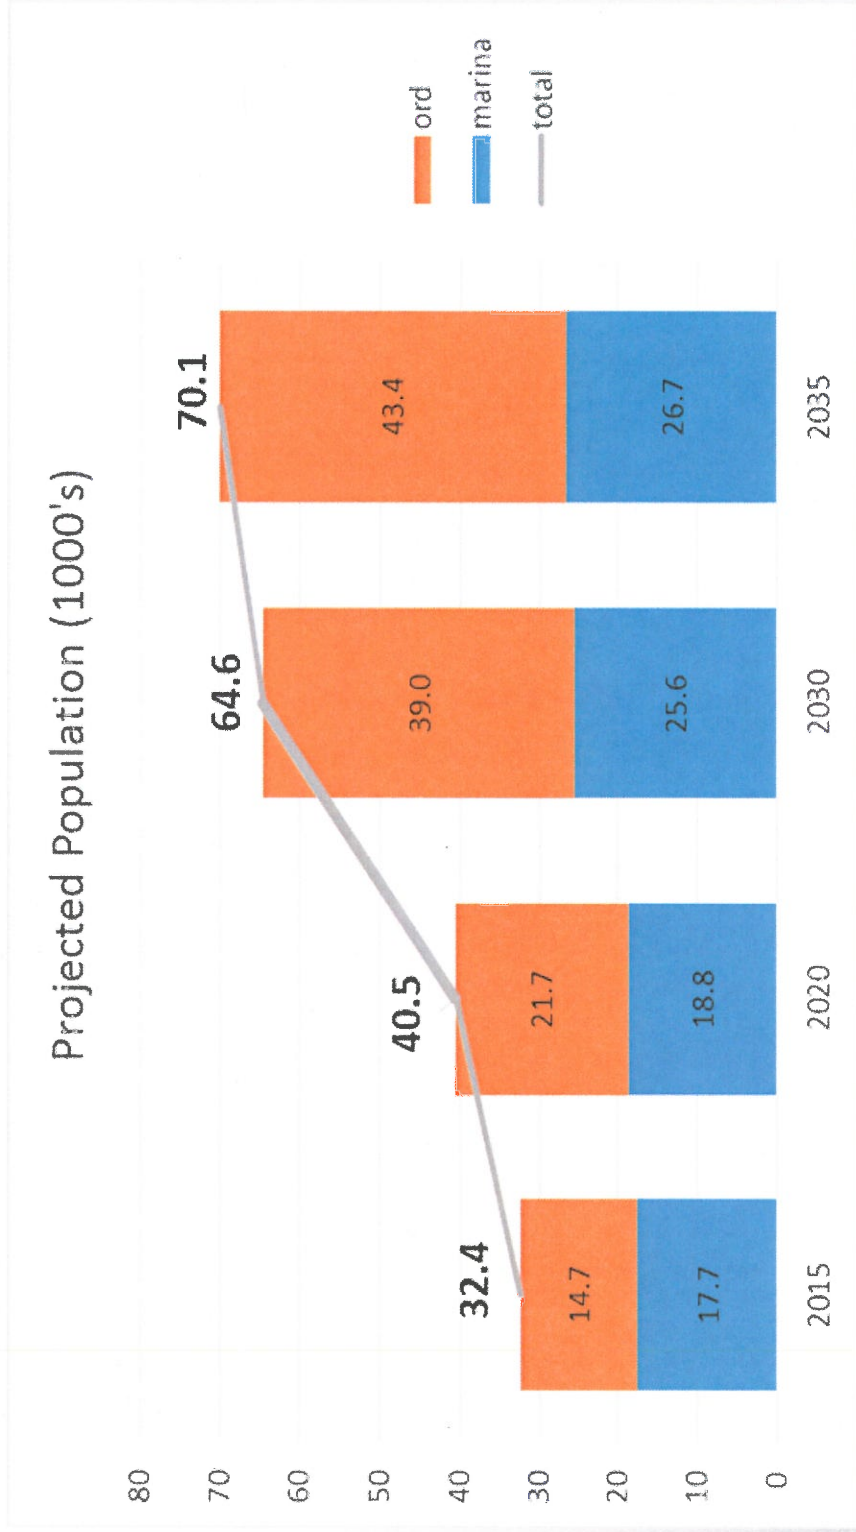

ATTACHMENT 1

MCWD SERVICE AREA

- Central Marina
- Armstrong Ranch
- U.S. Army (Ord)
- CSUMB (Ord)
- Del Rey Oaks (Ord)
- City of Monterey (Ord)
- County of Monterey (Ord)
- UCMBEST (Ord)
- City of Seaside (Ord)
- State Parks and Rec. (Ord)
- Marina Ord Community (Ord)

ATTACHMENT 2

MCWD SERVICE POPULATION

Source: MCWD 2015 Urban Water Management Plan, June 2016

ATTACHMENT 3

MCWD SUPPLY NEEDS

Projected Supply (AFY)

Source: MCWD 2015 Urban Water Management Plan, June 2016