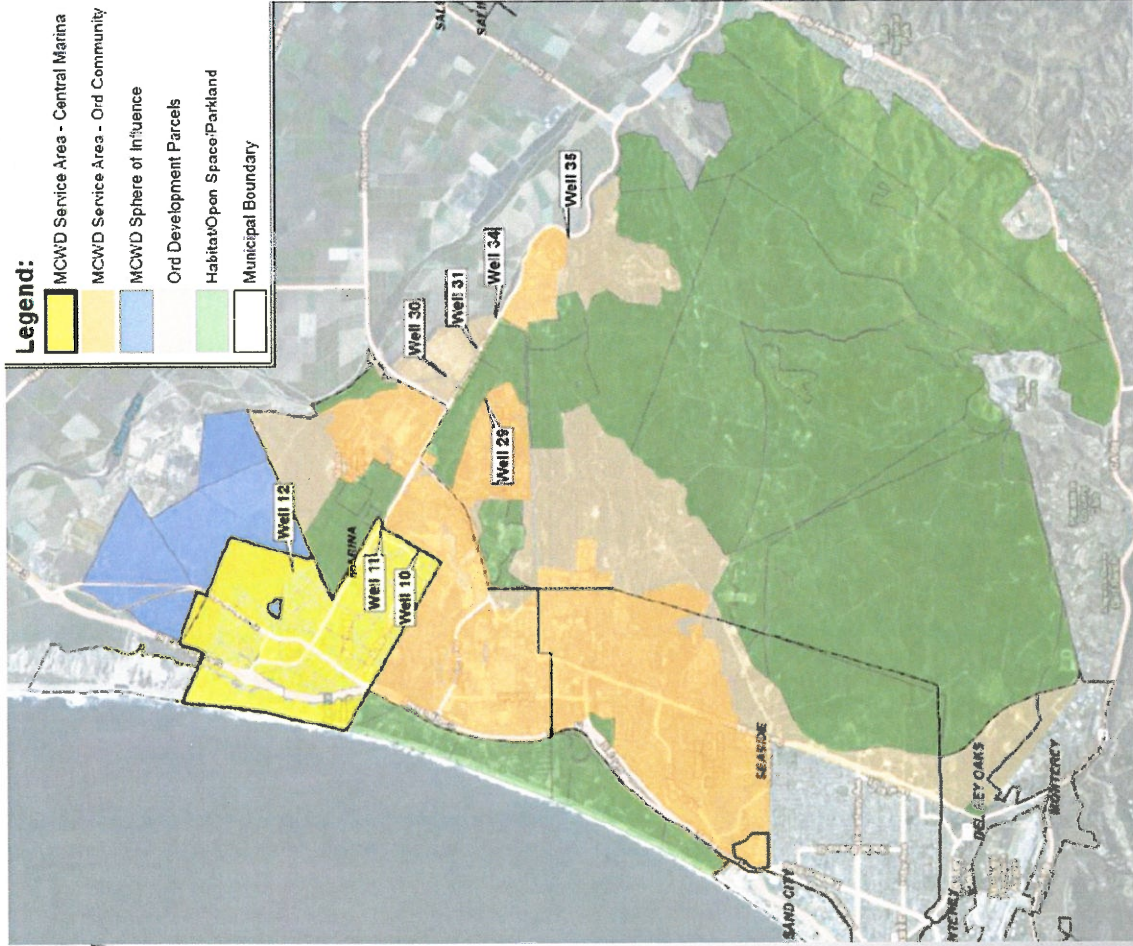

ATTACHMENT 1

MCWD SERVICE AREA

- Central Marina
- Armstrong Ranch
- U.S. Army (Ord)
- CSUMB (Ord)
- Del Rey Oaks (Ord)
- City of Monterey (Ord)
- County of Monterey (Ord)
- UCMBEST (Ord)
- City of Seaside (Ord)
- State Parks and Rec. (Ord)
- Marina Ord Community (Ord)

ATTACHMENT 2

MCWD SERVICE POPULATION

Source: MCWD 2015 Urban Water Management Plan, June 2016

ATTACHMENT 3

MCWD SUPPLY NEEDS

Projected Supply (AFY)

Source: MCWD 2015 Urban Water Management Plan, June 2016