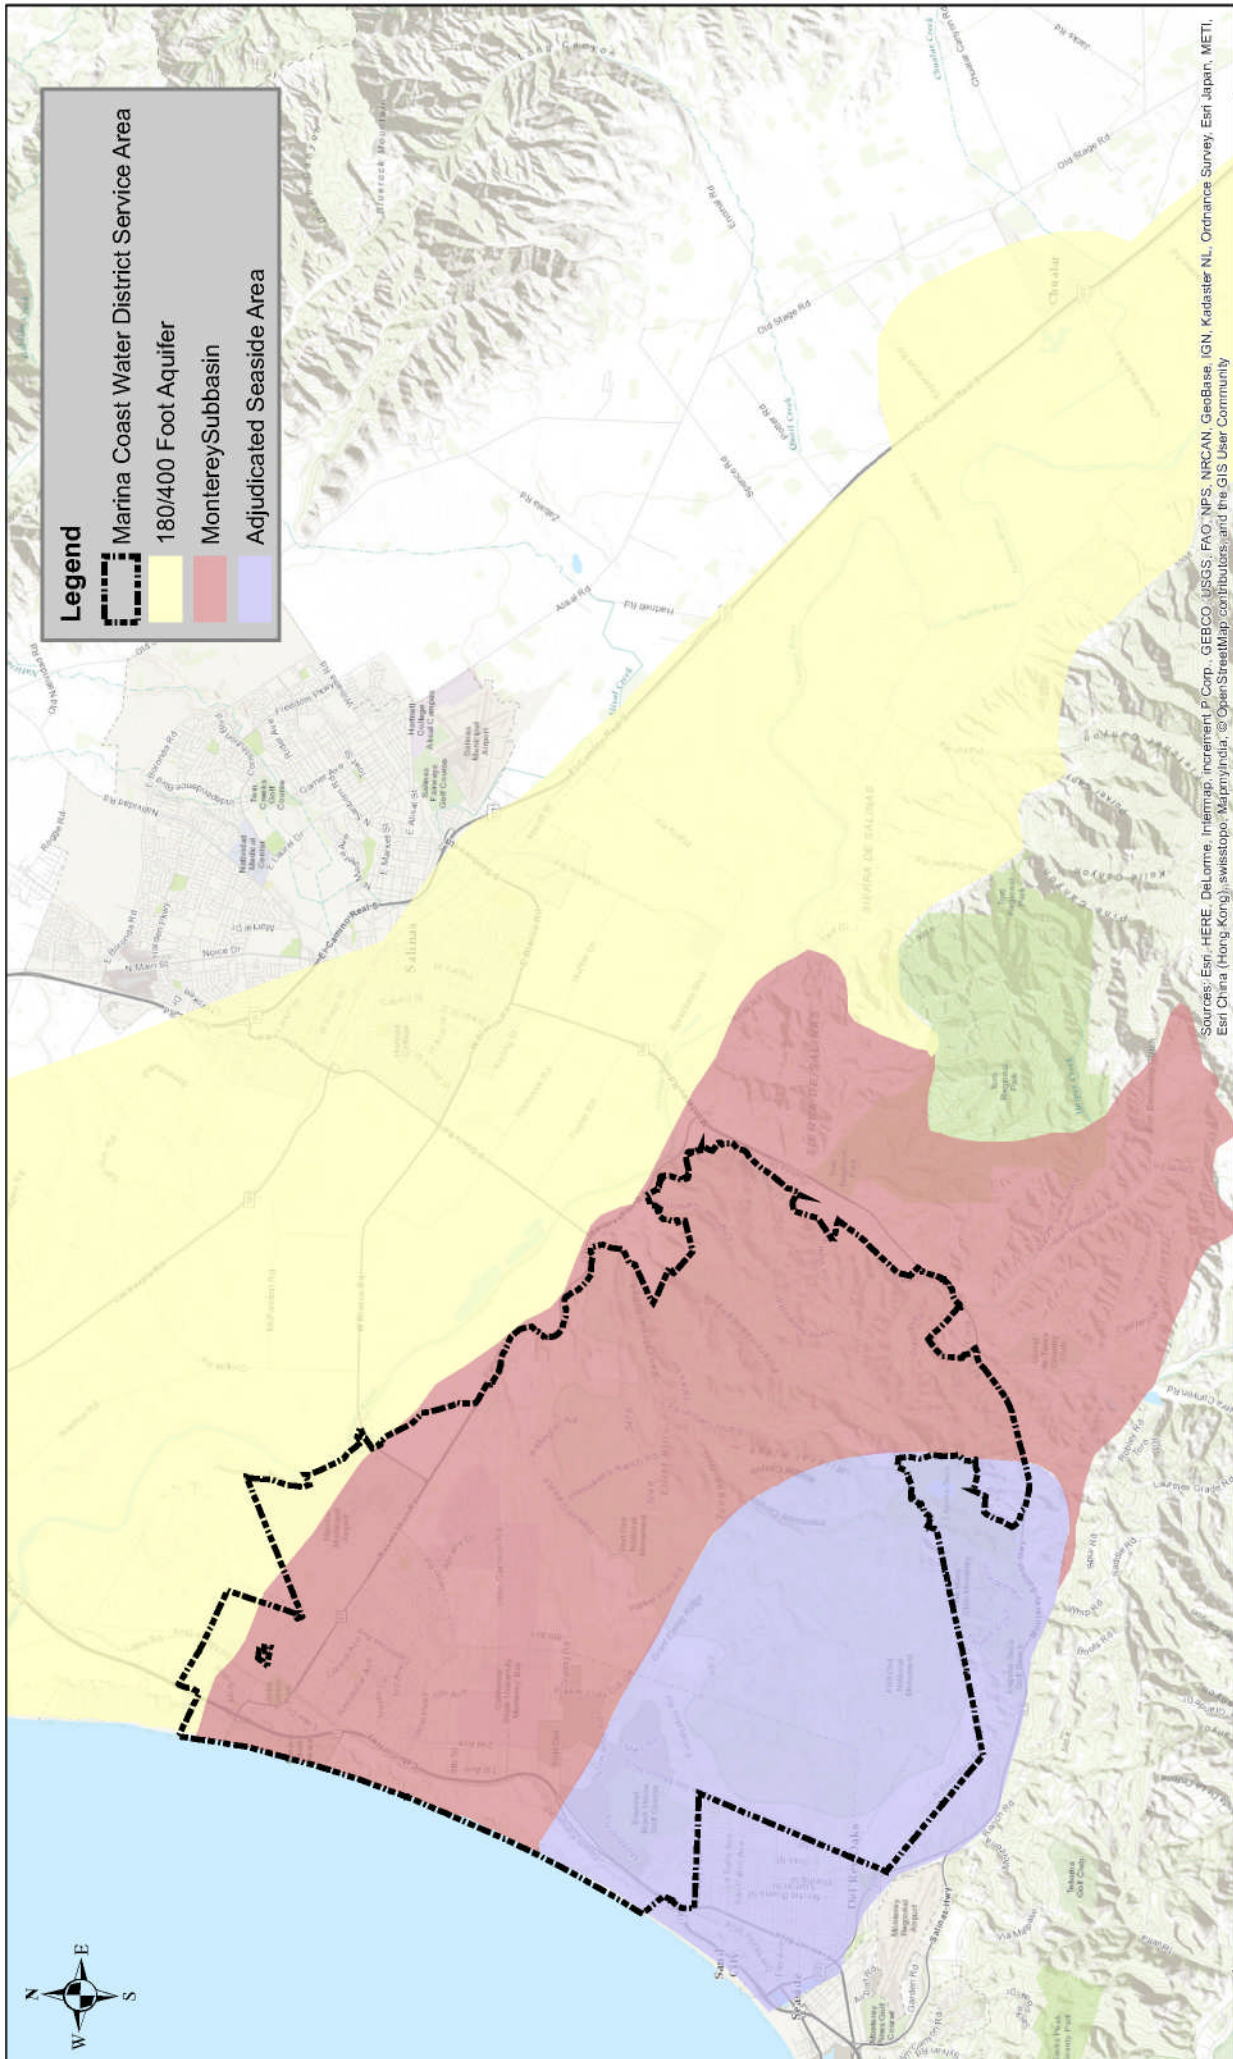

Legend

-  Marina Coast Water District Service Area
-  180/400 Foot Aquifer
-  Monterey Subbasin
-  Adjudicated Seaside Area

Sources: Esri, HERE, DeLorme, Intermap, increment P Corp., GEBCO, USGS, FAO, NPS, NRCAN, GeBCo, IGN, Kadaster NL, Ordnance Survey, Esri Japan, METI, Esri China (Hong Kong), Swisstopo, Mapbox, © OpenStreetMap contributors, and the GIS User Community

DATE:
02/15/17

AUTHOR:
JACK HARRIS

Marina Coast Water District
11 E. Ocean Blvd.
Marina, CA 93953
mcoad.org

District Service Area and Basins

MCWD Service Area Map